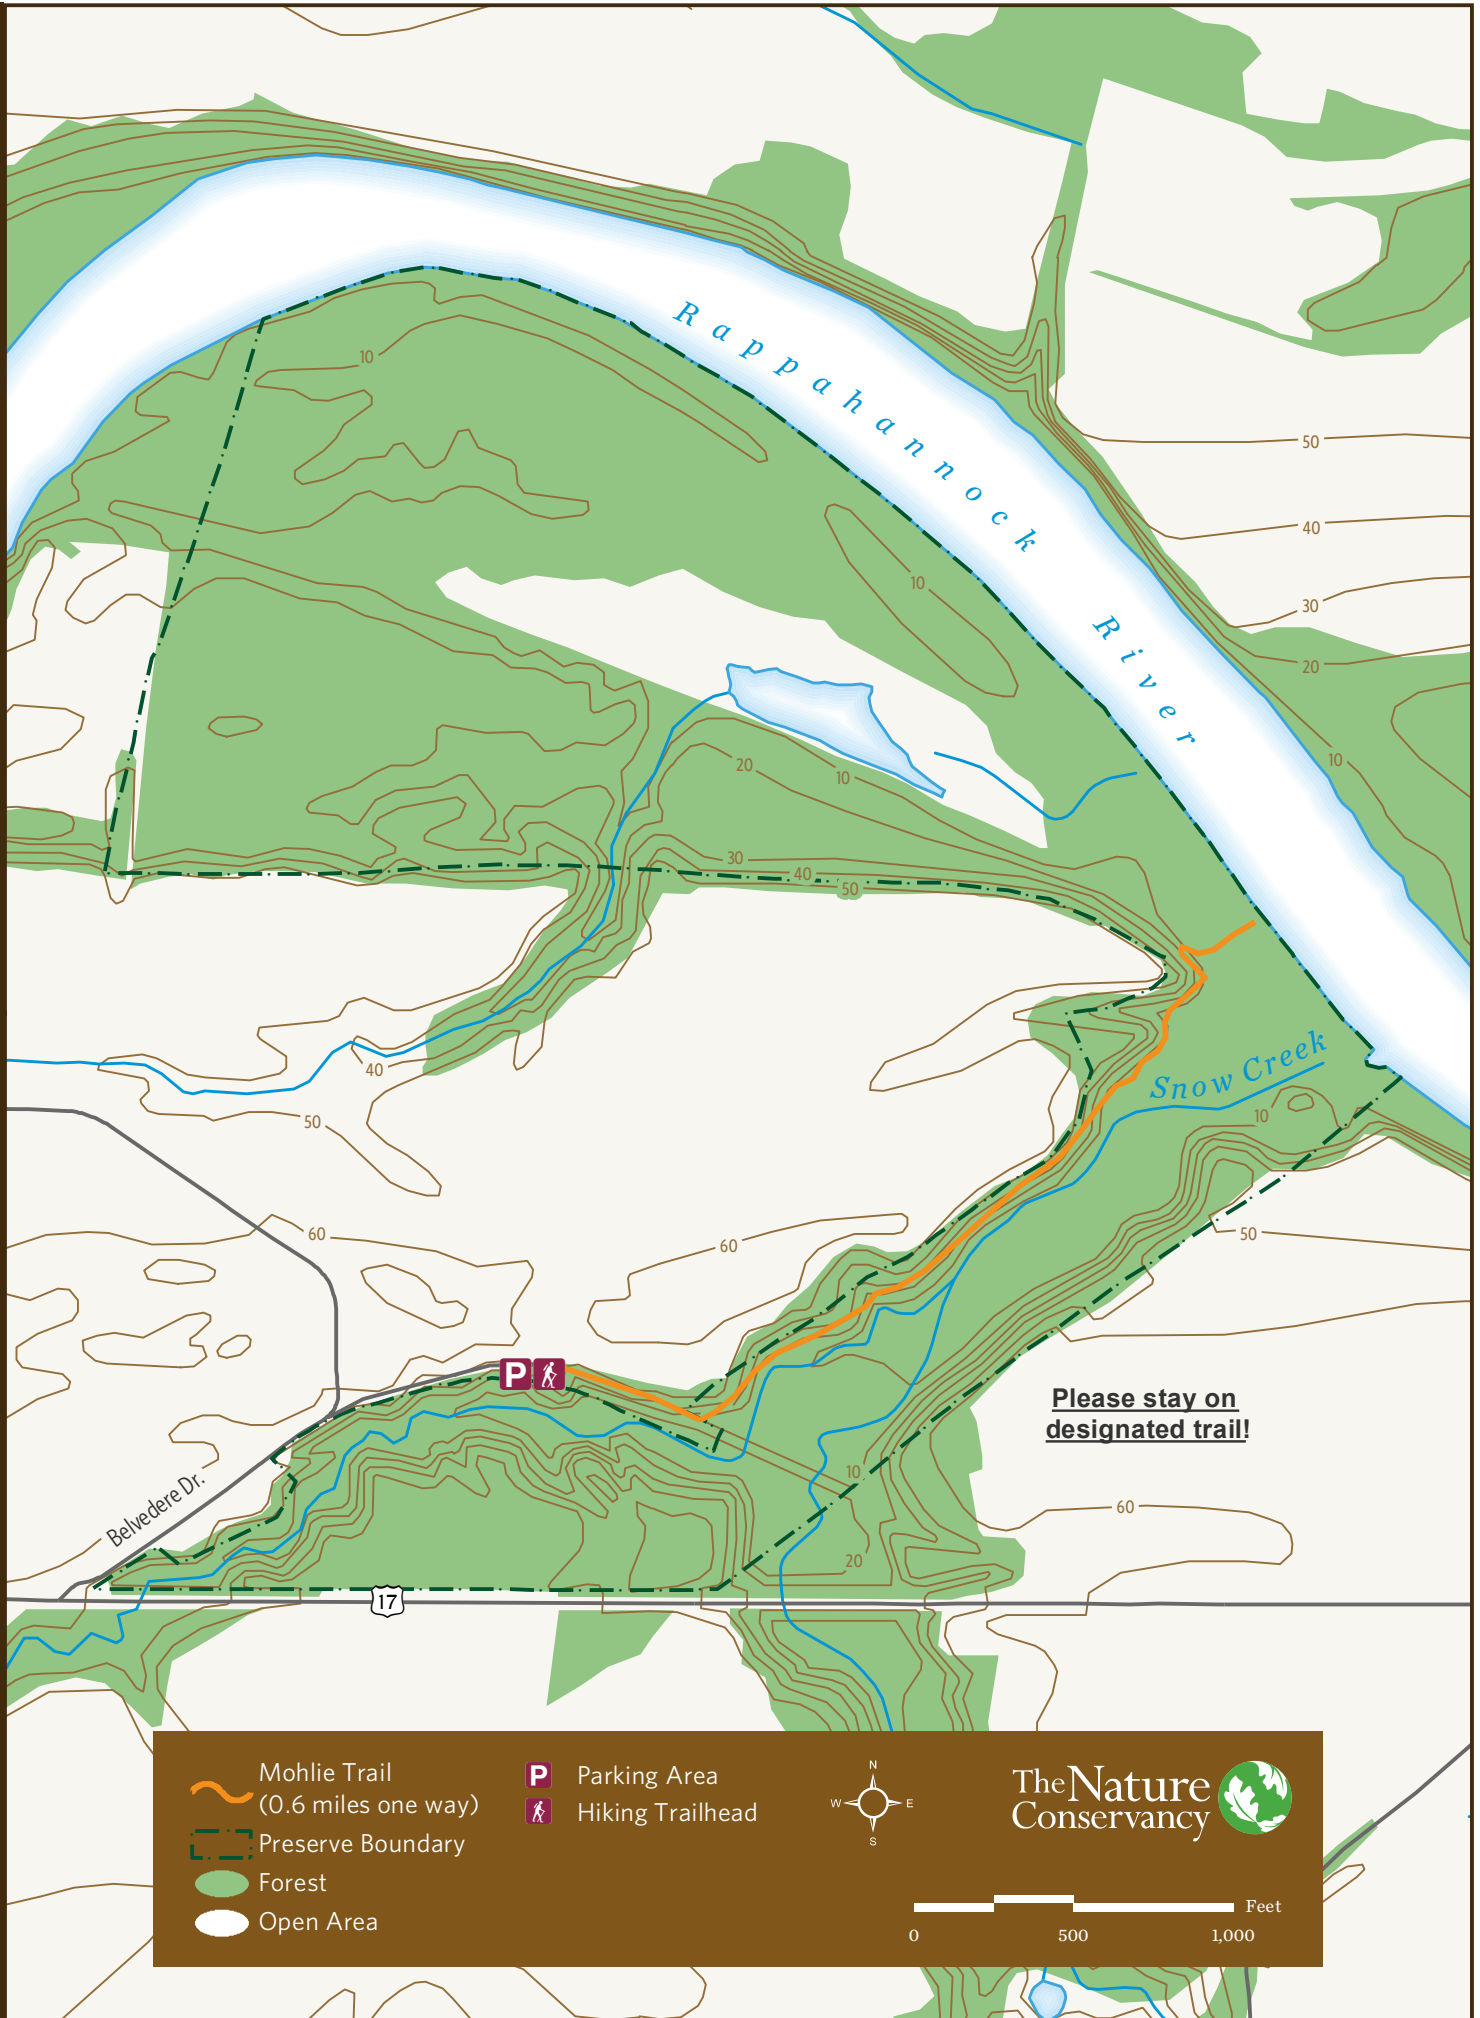

Alexander Berger Memorial Sanctuary

Please stay on designated trail!

 Mohlie Trail (0.6 miles one way)	 Parking Area		
 Preserve Boundary	 Hiking Trailhead		
 Forest			
 Open Area			